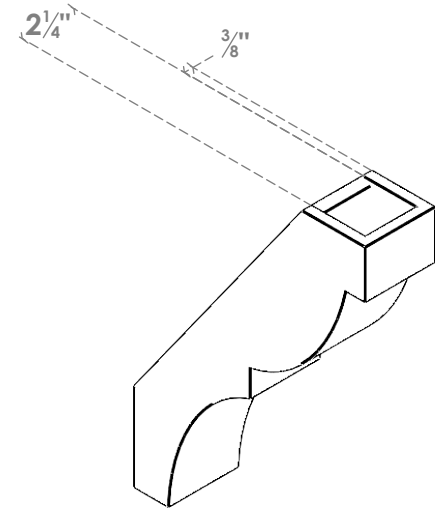

ITEM NUMBER: BRCPC030X10000X14000VAL

3"W X 10"D X 14"H VALENCIA ARCHITECTURAL GRADE PVC CLOSED BRACE

SIDE PROFILE

FRONT PROFILE

ISOMETRIC

EKENA MILLWORK
2300 WEST MAIN ST.
CLARKSVILLE, TX 75426
TOLL FREE: 866-607-0453
WWW.EKENAMILLWORK.COM