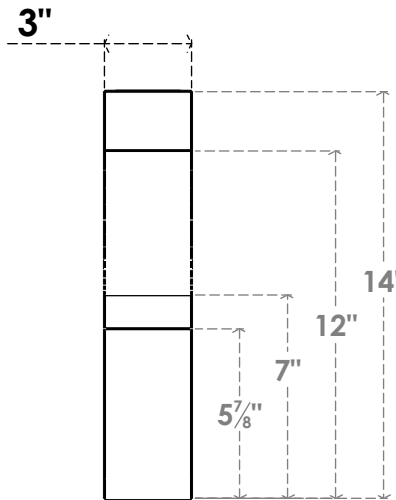

ITEM NUMBER: BRCPC030X10000X14000VAL

3"W X 10"D X 14"H VALENCIA ARCHITECTURAL GRADE PVC CLOSED BRACE

SIDE PROFILE

FRONT PROFILE

ISOMETRIC

EKENA MILLWORK
2300 WEST MAIN ST.
CLARKSVILLE, TX 75426
TOLL FREE: 866-607-0453
WWW.EKENAMILLWORK.COM