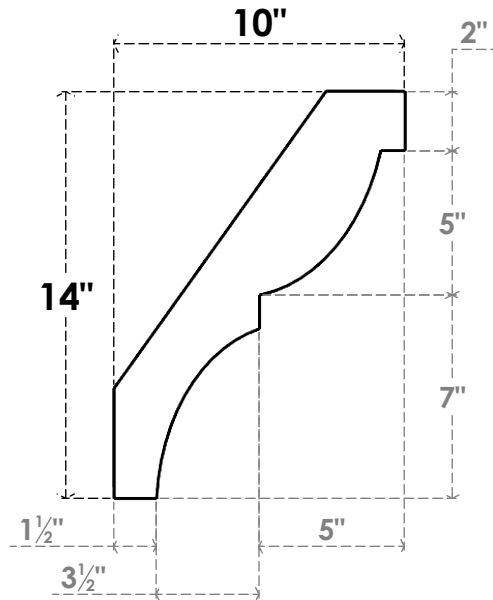

ITEM NUMBER: BRCPC030X10000X14000VAL

3"W X 10"D X 14"H VALENCIA ARCHITECTURAL GRADE PVC CLOSED BRACE

SIDE PROFILE

FRONT PROFILE

ISOMETRIC

EKENA MILLWORK
2300 WEST MAIN ST.
CLARKSVILLE, TX 75426
TOLL FREE: 866-607-0453
WWW.EKENAMILLWORK.COM